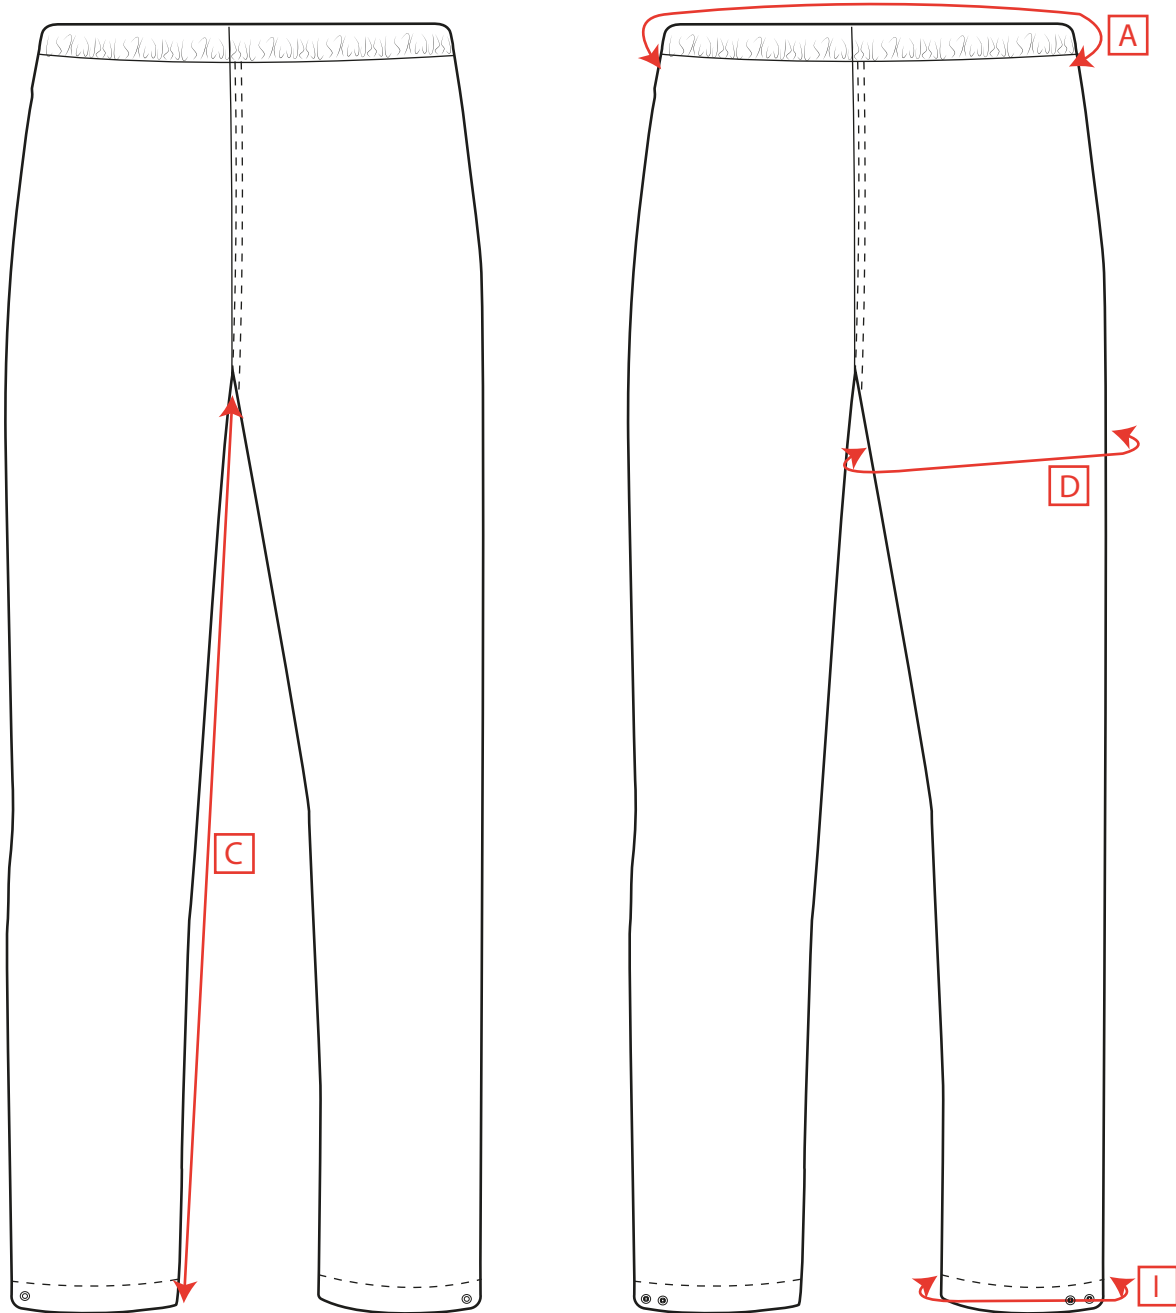

STYLE S351
NO:

DESCRIPTION: Sealtex Air Trousers

Measurements in cms plus tolerance only

		S	M	L	XL	XXL	3XL	Tol +/-
To Fit Waist:		76-80	84-88	92-96	100-104	108-112	116-120	
Waist Relaxed	A	64	72	80	88	96	104	1cm
Inside Leg	C	79	79	79	79	79	79	min
Thigh (5cm from Crotch)	D	69	72	75	78	81	84	1cm
Hem Width	I	50	50	51	51	52	52	0.5cm